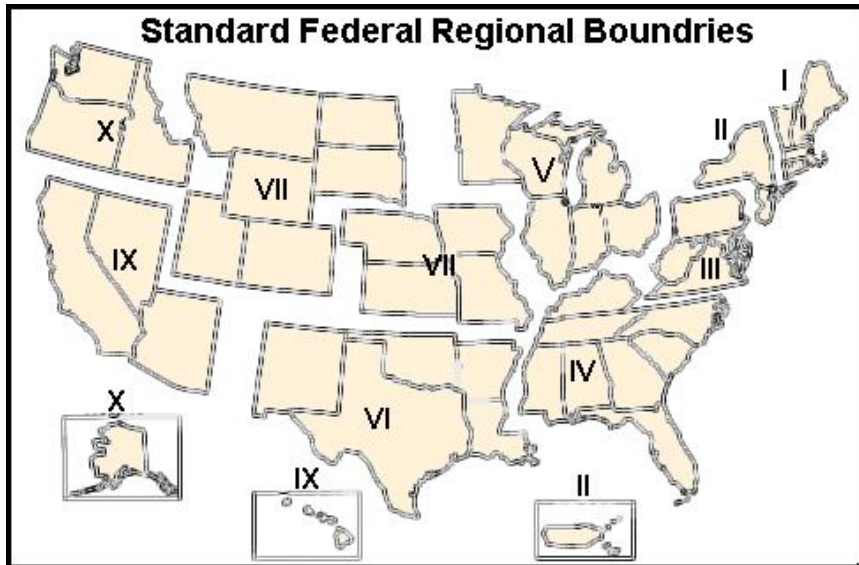

Standard Regions for shipping rates:

- \$18.25 Region I: Connecticut, Maine, Massachusetts, New Hampshire, Rhode Island, Vermont
- \$18.21 Region II: New Jersey, New York,

Puerto Rico, Virgin Islands

- \$18.25 Region III: Delaware, District of Columbia, Maryland, Pennsylvania, Virginia
- \$18.50 Region IV: Kentucky, Louisiana, Tennessee, North Carolina, South Carolina, Alabama, Georgia, Florida
- \$18.21 Region V: Illinois, Indiana, Michigan, Minnesota, Ohio, Wisconsin
- \$18.25 Region VI: Arkansas, Louisiana, New Mexico, Texas, Oklahoma, Kansas
- \$15.60 Region VII: Iowa, Kansas, Missouri, Nebraska
- \$11.50 Region VIII: Colorado, Montana, North Dakota, South Dakota, Utah, Wyoming
- \$11.50 Region IX: Arizona, California, Hawaii, Nevada
- \$10.00 Region X: Alaska, Idaho, Oregon, Washington